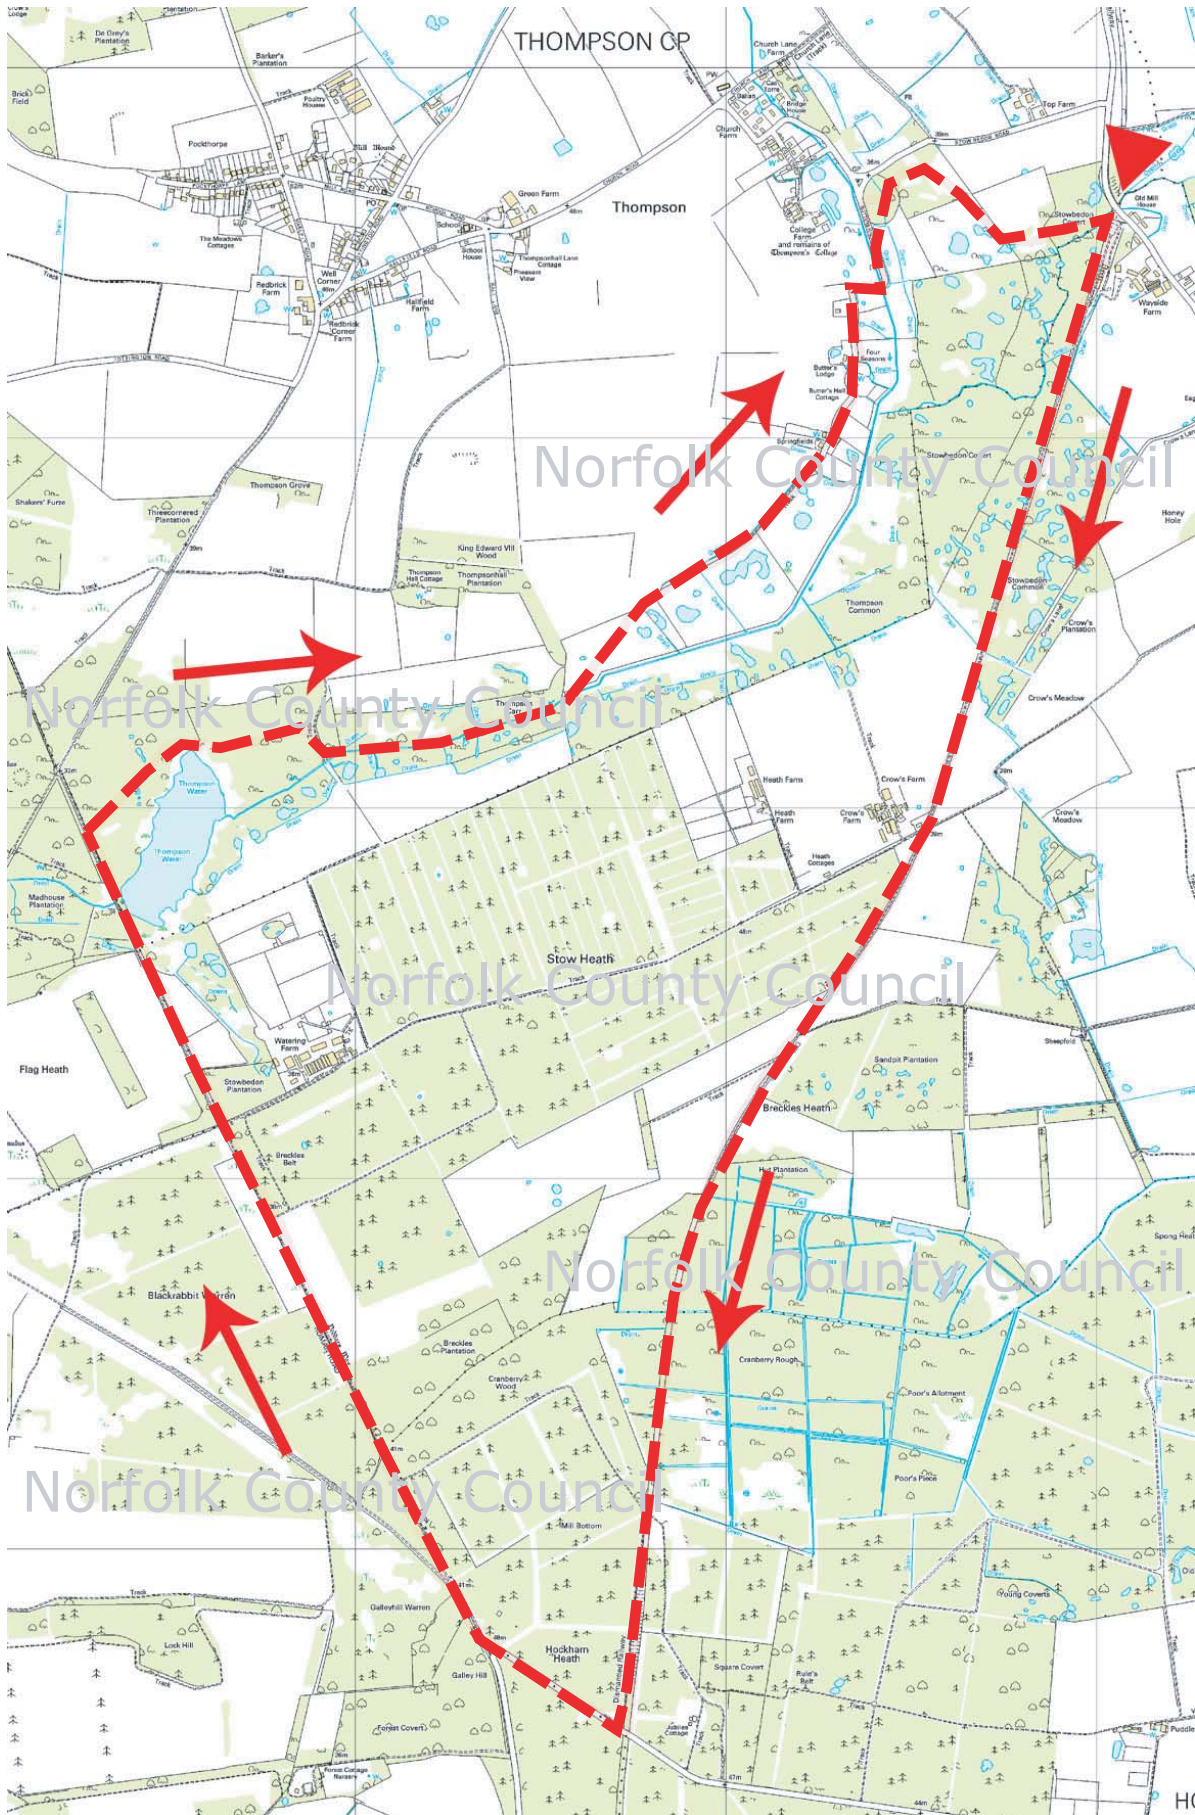

# 25 The Great Eastern Pingo Trail

Start Point: 

Route: 

Direction Arrows: 

[www.countrysideaccess.norfolk.gov.uk/](http://www.countrysideaccess.norfolk.gov.uk/)